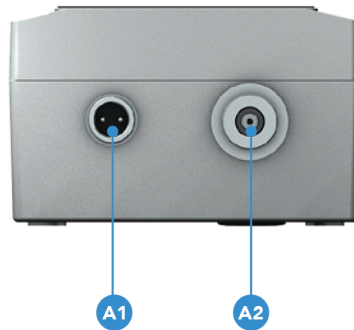

Unication One-Way Signal Booster

Booster for Public Safety

Unication Signal Booster

- Amplifies signal gain to create a customized coverage area in your fire station or office
- Designed for First Responders
- Convenient User Installation
- Expansion Accessories Available - Expand coverage area to meet your needs

● Appearance Introduction of Unication Booster:

● TOP View

● Front View

● Back View

A: Interface

A1 Power Input

A2 Output after the
signal amplified

A3 Input prior to the
signal amplified

B: LED Indicator

B1 Signal indicator

B2 Power Indicator

● Booster System Integration Diagram: