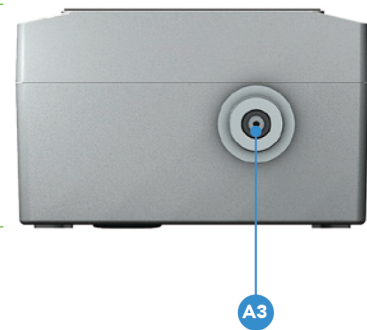

Unication One-Way Signal Booster

Booster for Public Safety

Unication Signal Booster

- Amplifies signal gain to create a customized coverage area in your fire station or office
- Designed for First Responders
- Convenient User Installation
- Expansion Accessories Available - Expand coverage area to meet your needs

● Appearance Introduction of Unication Booster:

● TOP View

● Front View

● Back View

A: Interface

A1 Power Input

A2 Output after the
signal amplified

A3 Input prior to the
signal amplified

B: LED Indicator

B1 Signal indicator

B2 Power Indicator

● Booster System Integration Diagram: