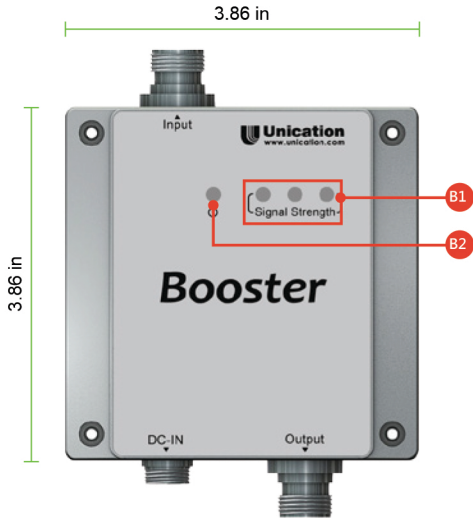

Unication One-Way Signal Booster

Booster for Public Safety

Unication Signal Booster

- Amplifies signal gain to create a customized coverage area in your fire station or office
- Designed for First Responders
- Convenient User Installation
- Expansion Accessories Available - Expand coverage area to meet your needs

● Appearance Introduction of Unication Booster:

● TOP View

● Front View

● Back View

A: Interface

A1 Power Input

A2 Output after the
signal amplified

A3 Input prior to the
signal amplified

B: LED Indicator

B1 Signal indicator

B2 Power Indicator

● Booster System Integration Diagram: